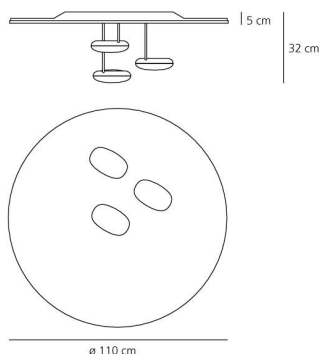

TECHNICAL DATA SHEET

FEATURES

| | |
|---------------|-----------------------------|
| Product name: | Droplet Ceiling LED 3000K |
| Article Code: | 1474110A |
| Colour: | Polished chrome / Aluminium |
| Material: | Aluminium, steel |
| Series: | Design, Hydro |
| Environment: | Indoor |

OPTICS

| | |
|-----------|----------|
| Emission: | Indirect |
|-----------|----------|

DIMENSIONS

| | |
|--------------------|-----------|
| Height: | inch 12.6 |
| Diameter: | inch 43.3 |
| Impact Resistance: | N/D |
| Glow Wire Test: | 960 ° |

DIMENSIONS

COLOUR