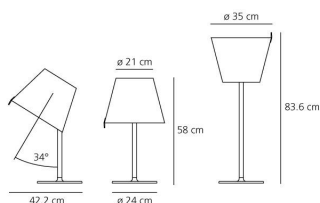

#### DIMENSIONS

#### DIMENSIONS

Height:	inch 22.8
Diameter:	inch 13.8
Base Diameter:	inch 9.4
Max Extension Height:	inch 32.9
Impact Resistance:	N/D
Glow Wire Test:	650 °