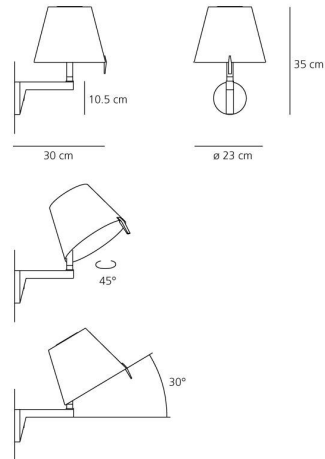

#### DIMENSIONS

Width:	(cm) 30
Height:	(cm) 35
Cutout width:	(cm) 23
Base Diameter:	(cm) 10.5
Inclination:	30
Rotation:	45
Cutout shape:	

#### DIMENSIONS