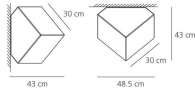

Watt	Luminous Flux (lm)	CCT	Color	Code	Product name
23W	1500lm	2700K	○	1293010A	Edge 30 - Wall/Ceiling