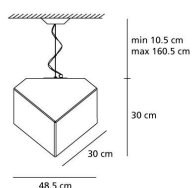

PRODUCT DATA SHEET

Edge 30

Wall support in thermoplastic resin; diffuser in thermoplastic material. Ability to mount LED light source E27 (LED light source not included).

White
○

Suspension

750° C° IP65

Watt	Luminous Flux (lm)	CCT	Color	Code	Product name
23W	1500lm	2700K	○	1294010A	Edge 30 - Suspension