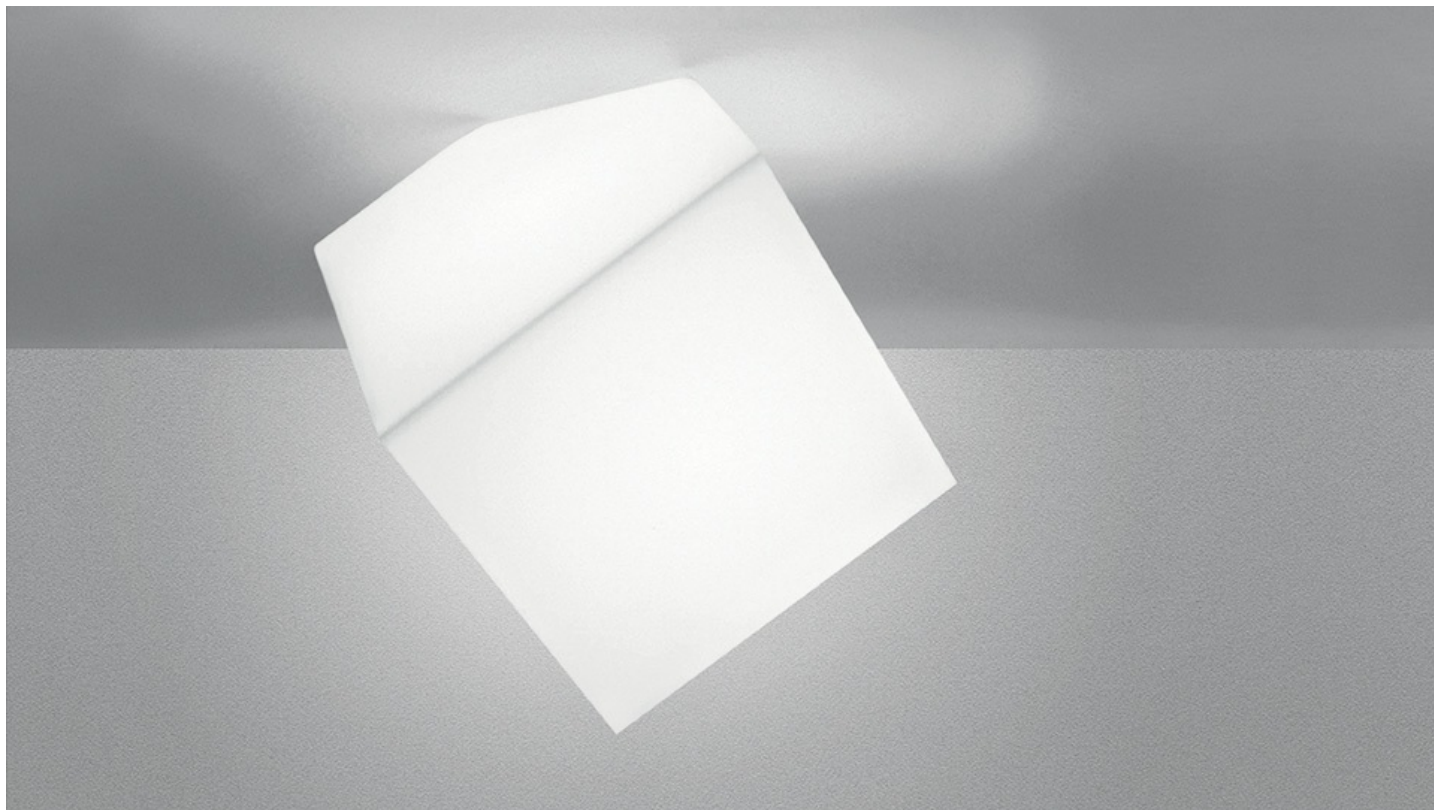

PRODUCT DATA SHEET

Edge 30

Wall support in thermoplastic resin; diffuser in thermoplastic material. Ability to mount LED light source E27 (LED light source not included).

White
○

Suspension

750° C° IP65

Watt	Luminous Flux (lm)	CCT	Color	Code	Product name
23W	1500lm	2700K	○	1294010A	Edge 30 - Suspension

Wall/Ceiling

Watt	Luminous Flux (lm)	CCT	Color	Code	Product name
23W	1500lm	2700K	○	1293010A	Edge 30 - Wall/Ceiling

Designers

Alessandro Mendini