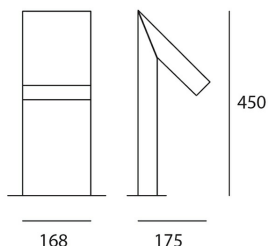

OPTICS

Emission:	Direct
-----------	--------

DIMENSIONS

Length:	inch 6.9
Width:	inch 6.6
Height:	inch 17.7

LAMPS INCLUDED

Category:	LED COB
Number:	1
Watt:	8W
Color temperature (K):	3000K
Class:	A

LUMINAIR

Watt:	8W
Voltage:	220V-240V
Luminous Flux (lm):	194lm
CCT:	3000K
Efficiency:	100%
Efficacy:	24.25lm/W
CRI:	80

DIMENSIONS

COLOUR