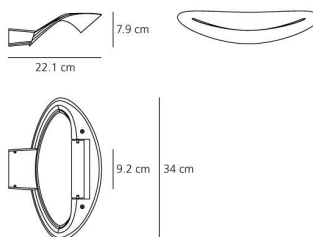

FEATURES

Product name:	Mesmeri - White
Article Code:	0916010A
Colour:	White
Material:	Aluminium
Series:	Design
Environment:	Indoor
Area contract:	Hospitality Hotel, Hospitality Restaurant, Private Residence

OPTICS

Emission:	Indirect
-----------	----------

DIMENSIONS

Length:	inch 13.4
Width:	inch 8.7
Height:	inch 3.1
Base Width:	inch 3.2

DIMENSIONS

COLOUR

LAMPS NOT INCLUDED

Category:	HALO
Number:	1
Lbs:	Qt-de12
Watt:	230W
Socket:	R7s
Type:	Hdg
Luminous Flux (lm):	2950lm
Colour Rendering:	1a
Colour temperature (K):	3000K
Duration (h):	2000h