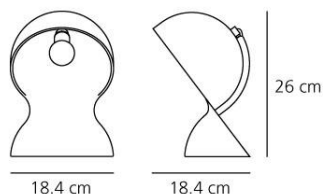

DIMENSIONS

Length:	inch 7.2
Width:	inch 7.2
Height:	inch 10.2
Impact Resistance:	N.D.
Glow Wire Test:	N.D. °

LAMPS NOT INCLUDED

<input type="checkbox"/>	Category:	HALO
	Number:	1
	Lbs:	D45
	Watt:	30W
	Socket:	E14
	Luminous Flux (lm):	405lm

ALTERNATIVE LAMPS

Category:	LED
Watt:	4W
Luminous Flux (lm):	370lm
Socket:	E14
Class:	A

LUMINAIR

Watt:	28W
Voltage:	220V-240V
Luminous Flux (lm):	345lm
CCT:	2800K

DIMENSIONS

COLOUR