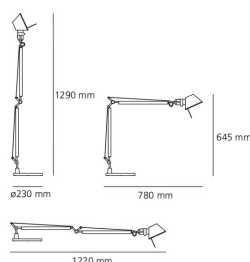

DIMENSIONS

COLOUR

ACCESSORIES