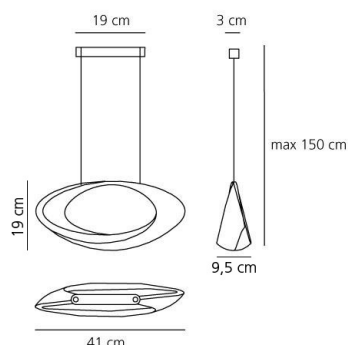

OPTICS

Emission:	Indirect Diffused
-----------	-------------------

DIMENSIONS

Width:	inch 16.1
Base Length:	inch 7.5
Base Width:	inch 3.7
Max Height from ceiling:	inch 59.1
Glow Wire Test:	750 °

LAMPS INCLUDED

DIMENSIONS

COLOUR