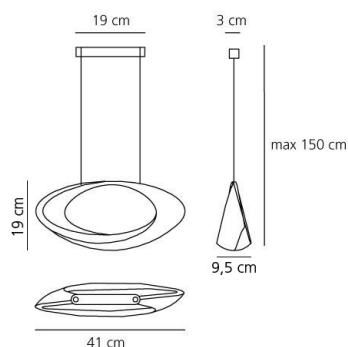

Dimmable

TECHNICAL DATA SHEET

FEATURES

Product name:	Cabildo Suspension LED 2700K White
Article Code:	1182W10A
Colour:	White
Material:	Aluminium
Series:	Design
Environment:	Indoor
Area contract:	Private Residence

OPTICS

Emission:	Indirect Diffused
-----------	-------------------

DIMENSIONS

Width:	inch 16.1
Base Length:	inch 7.5
Base Width:	inch 3.7
Max Height from ceiling:	inch 59.1
Glow Wire Test:	750 °

LAMPS INCLUDED

DIMENSIONS

COLOUR