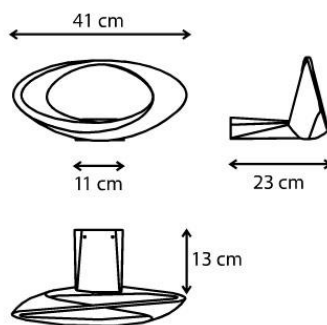

DIMENSIONS