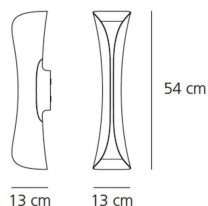

SELECT

PRODUCT CODE

1373010A

Light emission

IP20   

Dimmable
TECHNICAL DATA SHEET
FEATURES

Product name:	Cadmo Wall LED Black/White
Article Code:	1373010A
Colour:	Black / White
Material:	ABS
Series:	Design
Environment:	Indoor
Area contract:	Hospitality Hotel, Private Residence

DIMENSIONS

OPTICS

Emission:	Indirect And Diffused
-----------	--------------------------

COLOUR

DIMENSIONS

Length:	inch 5.1
Width:	inch 5.1
Height:	inch 21.3
Impact Resistance:	N/D
Glow Wire Test:	650 °

LAMPS INCLUDED