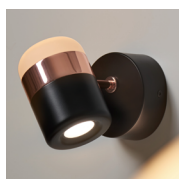

LING

櫺

LING is a harmonious mingle of minimalism and nostalgia design which is inspired by patterned metal-fence used to be built around balconies and windows in early Taiwan. The copper/ brass glow elegantly connects glass and metal shade. Through inner reflection of embedded LED light source, the adorable design impressively creates double ambience within single lighting.

台灣老式宅邸的生命敘事，圈圍在金屬條勾勒的鐵窗花之中，那多變獨特的圖騰，除了功能考量，亦沿襲家族根源的光景。LING 櫺宛如一名搭乘時光列車的詩人，遊走於懷舊與現代，寫下美學間相遇的悸動與火花。取材自鐵窗花的金屬框，恰到好處的留白，一點一滴收藏空間的溫度與記憶；異材質燈罩的融合，流露典雅氣息，使用上不僅通透、創造雙重光氛質感，也能局部轉動，為日常蔓延趣味新意。

matt black
+ copper ring

matt white
+ matt brass ring

SLD-80WTE

單位 Measurement: 公分 cm

型號 Model	類型 Type	光源 Bulb/ Illuminant	材質 Materials	尺寸 Size (LxWxH)cm	顏色 Color
SLD-80WTE	壁燈 Wall	LED 6W 3000K 520Lm CRI90	玻璃、鋼 frosted glass, steel	16 x 10 x 11.5	霧黑 + 亮紅銅 matt black + copper ring 霧白 + 霧黃銅 matt white + matt brass ring