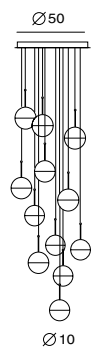

DORA
朵拉

The chic ball-look collection DORA took the inspiration from sweet old childhood. Young designer Ting wants to create a collection coming in multiple ways, so that users can spray their imaginations, just like children who always have the most creativity. Combined with cutting-edge technology and adorable appearance, DORA is embedded in a CRI 90 LED luminance and gently distributed among spaces. Three types are available, pendant, chandelier and circular suspension.

從點 - 線 - 面開始延伸無窮想像，使用者可依需求，任選符合空間需求的數量，將人與空間完整地串連，並且奔放想像，創造夜裡最斑斕夢幻的獨家星空。DORA 內嵌 CRI 90 的 LED 光源，有著如太陽光般真實呈現色彩的特質；然減低光源熱度，在恣意創造的同時，兼顧能源意識，減輕環境負擔。DORA 的更多新可能，一起來創造吧！

*手工玻璃內部或多或少會有氣泡，為自然現象。

copper + clear glass

brass + clear glass

chrome + clear glass

P SLD-1010P12

P SLD-1010PC12

單位 Measurement: 公分 cm

型號 Model	類型 Type	光源 Bulb/ Illuminant	材質 Materials	尺寸 Size (LxWxH)cm	顏色 Color	特殊性 Feature
SLD-1010P12 SLD-1010PC12	吊燈 Pendant 吊燈 Pendant	LED 12 x 6.5W CRI90 LED 12 x 6.5W CRI90	手工玻璃、金屬 glass, steel	50 x 50 x 600 90 x 90 x 600	紅銅 copper 黃銅 brass 鉻 chrome	燈罩可旋轉 shade rotatable