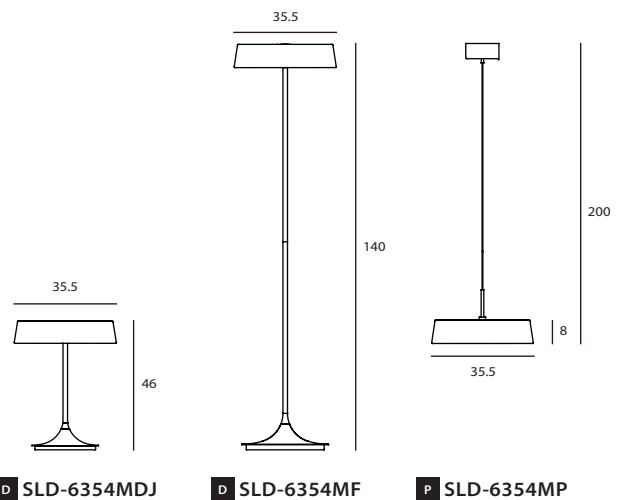

CHINA LED

閣

An iconic SEED design, the China LED brings a classic shape into the new millennium. With a patented spinning DJ switch and immaculately crafted metal body, the China LED is a harmonious blend of new and old, making it a suitable lighting solution for both modern and traditional spaces.

線條外型取自清朝官帽加以反戴，CHINA LED 兼容東西美學，將內斂禪風注入現代簡約。樸實外表下，以獨家語言詮釋創意生活的個人主張。其中，桌燈款的旋轉式底座兼具開關與調光功能：當使用者在轉動DJ Base、翻玩光影變化的片刻，彷彿時空身份更改，變成DJ 享受打碟播放音樂的樂趣。燈款使用高演色性 LED 光源，搭配過篩效果的遮光罩，整體光氛更顯細緻不刺眼。

CHINA LED 以輕薄纖細之丰姿，迎接新世代智慧的來臨，當生活旋律開始吟唱，空間和諧的溫度亦隨之流洩而出。

matt black

matt brass

單位 Measurement: 公分 cm

型號 Model	類型 Type	光源 Bulb/ Illuminant	材質 Materials	尺寸 Size (LxWxH)cm	顏色 Color
SLD-3654MDJ	桌燈 Desk	LED 18W 2700K 1530lm CRI90	鋼 steel	3.5 x 3.5 x 46	霧黑 matt black 霧黃銅 matt brass
SLD-6354MF	立燈 Floor	LED 18W 2700K 1530lm CRI90		3.5 x 3.5 x 200	
SLD-6354MP	吊燈 Pendant	LED 18W 2700K 1530lm CRI90		3.5 x 3.5 x 150	