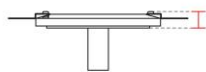

External measures

180x180mm

Measures of the light output

Ø30mm

Height without electrical part

25mm

Protrusion

60mm