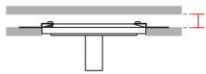

Technical Data Sheet

Last data update

8/3/2016

9010
novantadieci®

Req. space behind the plasterboard

45mm

hole on the plasterboard

185x185mm

External measures

180x180mm

Measures of the light output

Ø30mm

Height without electrical part

25mm

Protrusion

60mm