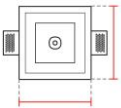

Technical Data Sheet

Last data update

8/3/2016

9010
novantadieci®

Req. space behind the plasterboard

45mm

hole on the plasterboard

185x185mm

External measures

180x180mm

Measures of the light output

Ø30mm

Height without electrical part

25mm

Protrusion

60mm

Installation

Multisize system	SI
Position	Ceiling

Packaging

Type	White american Box
Measures AxBxH	238x238x121mm
Gross Weight [Kg]	1,2405
Master carton	NO
Quantity of articles	
Measures AxBxH	

Technical Data Sheet

5505D-00

9010
novantadieci®

Fotometric Data

<i>Electrical part</i>		<i>Illuminance</i>
<i>Power</i>		
<i>Light Output</i>	lm	
<i>Colour Temperature</i>		
<i>CRI</i>		
<i>Lamp Light Output</i>	%	
<i>Light Output of the lamp</i>		
<i>Beam Angle</i>		
<i>Beam Inclination</i>		