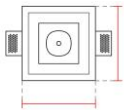

Technical Data Sheet

Last data update

8/3/2016

9010
novantadieci®

Req. space behind the plasterboard

70mm

hole on the plasterboard

185x185mm

External measures

180x180mm

Measures of the light output

Ø60mm

Height without electrical part

50mm

Height including the electrical part

70mm

Notes on measures

General notes

Suspension Lamp

5505C-00

Accerrory / CRISTALY

Surface finish : CRISTALY

Senza parte elettrica - Without electrical part - / -

Model

Type	White american Box
Measures AxBxH	238x238x121mm
Gross Weight [Kg]	1,2905
Master carton	NO
Quantity of articles	
Measures AxBxH	

Technical Data Sheet

5505C-00

9010
novantadieci®

Fotometric Data

<i>Electrical part</i>		<i>Illuminance</i>
<i>Power</i>		
<i>Light Output</i>	lm	
<i>Colour Temperature</i>		
<i>CRI</i>		
<i>Lamp Light Output</i>	%	
<i>Light Output of the lamp</i>		
<i>Beam Angle</i>		
<i>Beam Inclination</i>		