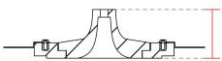

*External measures*

180x180mm

*Measures of the light output*

Ø70mm

*Height without electrical part*

63mm

*Height including the electrical part*

80mm