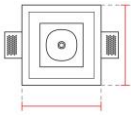

# Technical Data Sheet

Last data update

8/3/2016

9010  
novantadieci®

*Req. space behind the plasterboard*

80mm

*hole on the plasterboard*

185x185mm

*External measures*

180x180mm

*Measures of the light output*

Ø70mm

*Height without electrical part*

63mm

*Height including the electrical part*

80mm