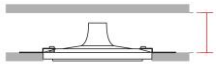

# Technical Data Sheet

Last data update

8/3/2016

9010  
novantadieci®

*Req. space behind the plasterboard*

80mm

*hole on the plasterboard*

185x185mm

*External measures*

180x180mm

*Measures of the light output*

Ø70mm

*Height without electrical part*

63mm

*Height including the electrical part*

80mm