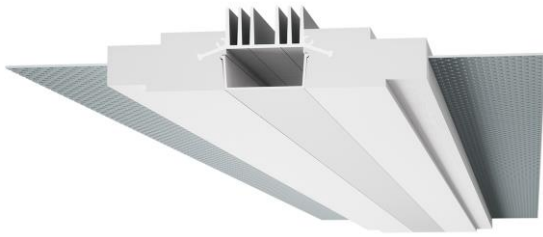

# Technical Data Sheet

Last data update

3/15/2016

9010  
novantadieci®

Req. space behind the plasterboard

40mm

hole on the plasterboard

125x1505(1545\*)mm

External measures

120x1500mm

Measures of the light output

30x1500mm

Height without electrical part

35mm

Height including the electrical part

35mm