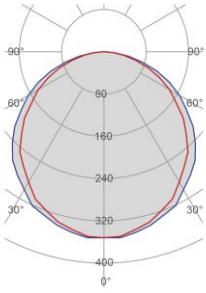

External measures

120x1500mm

Measures of the light output

30x1500mm

Height without electrical part

35mm

Height including the electrical part

35mm

## Packaging

Type White american Box  
Measures AxBxH 240x1610x170mm  
Gross Weight [Kg] 8,1466  
Master carton NO  
Quantity of articles  
Measures AxBxH

### Fotometric Data

<i>Electrical part</i>	021.792.150
<i>Power</i>	39W
<i>Light Output</i>	4500lm
<i>Colour Temperature</i>	3000°K
<i>CRI</i>	85
<i>Lamp Light Output</i>	47%
<i>Light Output of the lamp</i>	2115lm
<i>Beam Angle</i>	106°
<i>Beam Inclination</i>	0°