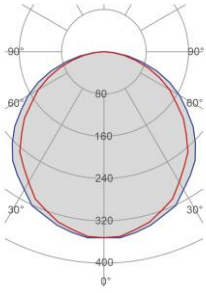

External measures

120x1000mm

Measures of the light output

30x1000mm

Height without electrical part

35mm

Height including the electrical part

35mm

## Packaging

Type	White american Box
Measures AxBxH	240x1310x170mm
Gross Weight [Kg]	5,5957
Master carton	NO
Quantity of articles	
Measures AxBxH	

## Fotometric Data

<i>Electrical part</i>	021.792.100
<i>Power</i>	26W
<i>Light Output</i>	3000lm
<i>Colour Temperature</i>	3000°K
<i>CRI</i>	85
<i>Lamp Light Output</i>	47%
<i>Light Output of the lamp</i>	1410lm
<i>Beam Angle</i>	106°
<i>Beam Inclination</i>	0°