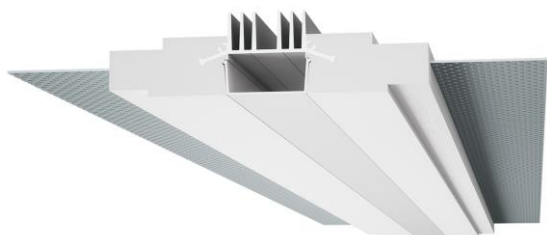

# Technical Data Sheet

Last data update

3/15/2016

9010  
novantadieci®

Req. space behind the plasterboard

40mm

hole on the plasterboard

125x1005(1045\*)mm

External measures

120x1000mm

Measures of the light output

30x1000mm

Height without electrical part

35mm

Height including the electrical part

35mm