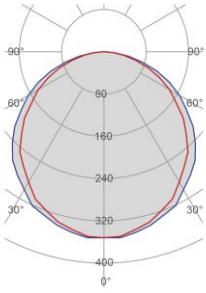

External measures

120x500mm

Measures of the light output

30x500mm

Height without electrical part

35mm

Height including the electrical part

35mm

## Packaging

Type White american Box  
Measures AxBxH 760x240x210mm  
Gross Weight [Kg] 3,0852  
Master carton NO  
Quantity of articles  
Measures AxBxH

### Fotometric Data

<i>Electrical part</i>	021.792.050
<i>Power</i>	13W
<i>Light Output</i>	1500lm
<i>Colour Temperature</i>	3000°K
<i>CRI</i>	85
<i>Lamp Light Output</i>	47%
<i>Light Output of the lamp</i>	705lm
<i>Beam Angle</i>	106°
<i>Beam Inclination</i>	0°