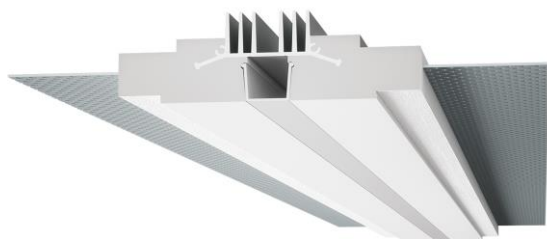

# Technical Data Sheet

Last data update

3/15/2016

9010  
novantadieci®

Req. space behind the plasterboard

40mm

hole on the plasterboard

110x1505(1545\*)mm

External measures

105x1500mm

Measures of the light output

15x1500mm

Height without electrical part

35mm

Height including the electrical part

35mm