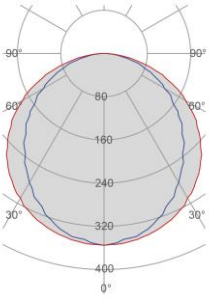

External measures

105x1000mm

Measures of the light output

15x1000mm

Height without electrical part

35mm

Height including the electrical part

35mm

Packaging

Type	White american Box
Measures AxBxH	240x1310x170mm
Gross Weight [Kg]	5,5957
Master carton	NO
Quantity of articles	
Measures AxBxH	

Technical Data Sheet

4189B-00

Fotometric Data

<i>Electrical part</i>	021.792.100
<i>Power</i>	26W
<i>Light Output</i>	3000lm
<i>Colour Temperature</i>	3000°K
<i>CRI</i>	85
<i>Lamp Light Output</i>	65%
<i>Light Output of the lamp</i>	1950lm
<i>Beam Angle</i>	119°
<i>Beam Inclination</i>	0°