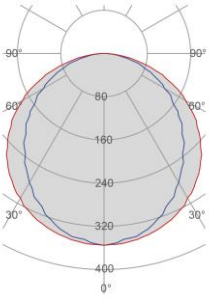

External measures

105x500mm

Measures of the light output

15x500mm

Height without electrical part

35mm

Height including the electrical part

35mm

### Fotometric Data

<i>Electrical part</i>	021.792.050
<i>Power</i>	13W
<i>Light Output</i>	1500lm
<i>Colour Temperature</i>	3000°K
<i>CRI</i>	85
<i>Lamp Light Output</i>	65%
<i>Light Output of the lamp</i>	975lm
<i>Beam Angle</i>	119°
<i>Beam Inclination</i>	0°