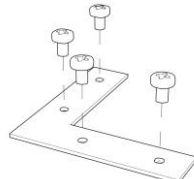

<i>Code</i>	023.701
<i>Description</i>	L connection
<i>Notes</i>