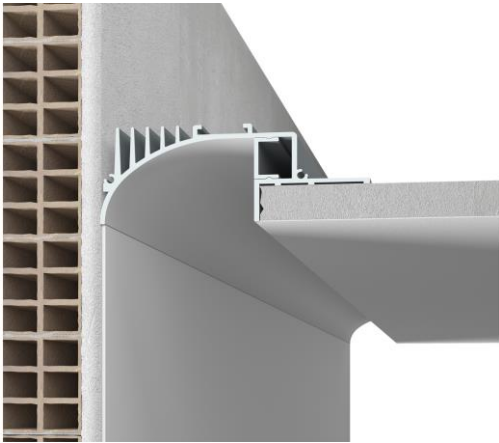

Technical Data Sheet

Last data update

8/30/2016

9010
novantadieci®

Req. space behind the plasterboard

30mm

hole on the plasterboard

53x3025 ±10mm

External measures

88x3020 ±10mm

Measures of the light output

50x3020 ±10mm

Height without electrical part

35mm

Notes on measures

General notes

PROFILO

P007D-00

Recessed Profile / ALUMITE

Surface finish : ALUMITE VERNICIATO RAL 9010 OPACO

Senza parte elettrica - Without electrical part - / -

Model

Code P007D
Product family PROFILO
Type Recessed Profile

Material/Surface finish

Code 006A
Material ALUMITE
Surface finish ALUMITE VERNICIATO RAL 9010 C

Electrical part

Code 00
Type Senza parte elettrica - Without el

General Data

Protection Index
Isolation Class
Weight [Kg] 3,3
Cover Opaline Methacrylate
Country of production MADE IN ITALY
Mounting instruction 025.556_9010_REV02

Installation

Multisize system NO
Position Wall/Ceiling lighting

Packaging

Type Brown carton tube
Measures AxBxH 120x120x3100mm
Gross Weight [Kg] 4,2151
Master carton NO
Quantity of articles
Measures AxBxH