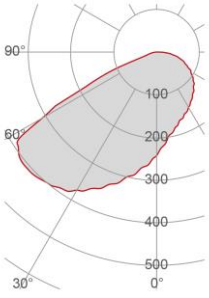

External measures

88x3020 ±10mm

Measures of the light output

50x3020 ±10mm

Height without electrical part

35mm

Notes on measures

General notes

Installation

Multisize system NO
Position Wall/Ceiling lighting

Packaging

Type Brown carton tube
Measures AxBxH 120x120x3100mm
Gross Weight [Kg] 4,2151
Master carton NO
Quantity of articles
Measures AxBxH

Technical Data Sheet

P007D-00

Fotometric Data

<i>Electrical part</i>	021.792.300
<i>Power</i>	78W
<i>Light Output</i>	9000lm
<i>Colour Temperature</i>	3000°K
<i>CRI</i>	85
<i>Lamp Light Output</i>	45%
<i>Light Output of the lamp</i>	4050lm
<i>Beam Angle</i>	71°
<i>Beam Inclination</i>	50°