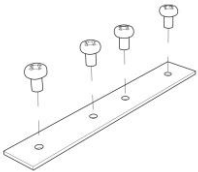

Other Accessories

<i>Code</i>	023.700
<i>Description</i>	Linear connection
<i>Notes</i>