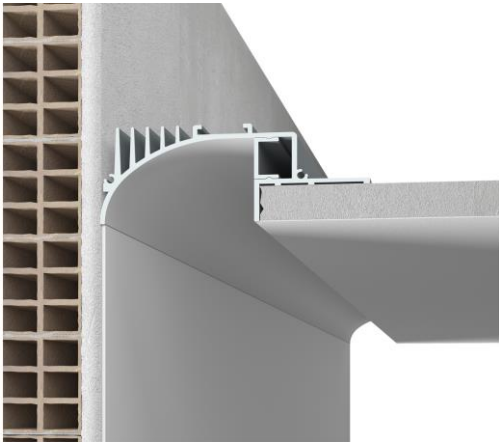

Technical Data Sheet

Last data update

8/30/2016

9010
novantadieci®

Req. space behind the plasterboard

30mm

hole on the plasterboard

53x2025 ±10mm

External measures

88x2020 ±10mm

Measures of the light output

50x2020 ±10mm

Height without electrical part

35mm

Notes on measures

General notes

PROFILO

P007C-00

Recessed Profile / ALUMITE

Surface finish : ALUMITE VERNICIATO RAL 9010 OPACO

Senza parte elettrica - Without electrical part - / -

Model

Code P007C
Product family PROFILO
Type Recessed Profile

Material/Surface finish

Code 006A
Material ALUMITE
Surface finish ALUMITE VERNICIATO RAL 9010 C

Electrical part

Code 00
Type Senza parte elettrica - Without el

General Data

Protection Index
Isolation Class
Weight [Kg] 2,2
Cover Opaline Methacrylate
Country of production MADE IN ITALY
Mounting instruction 025.556_9010_REV02

Installation

Multisize system NO
Position Wall/Ceiling lighting

Packaging

Type Brown carton tube
Measures AxBxH 120x120x2100mm
Gross Weight [Kg] 2,8199
Master carton NO
Quantity of articles
Measures AxBxH