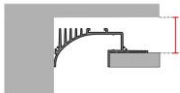

Technical Data Sheet

Last data update

8/30/2016

9010
novantadieci®

Req. space behind the plasterboard

30mm