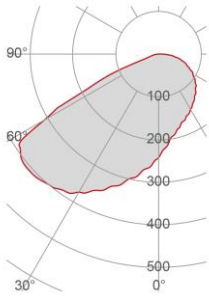

External measures

88x2020 ±10mm

Measures of the light output

50x2020 ±10mm

Height without electrical part

35mm

Notes on measures

General notes

Installation

Multisize system NO
Position Wall/Ceiling lighting

Packaging

Type Brown carton tube
Measures AxBxH 120x120x2100mm
Gross Weight [Kg] 2,8199
Master carton NO
Quantity of articles
Measures AxBxH

Technical Data Sheet

P007C-00

Fotometric Data

<i>Electrical part</i>	021.792.200
<i>Power</i>	52W
<i>Light Output</i>	6000lm
<i>Colour Temperature</i>	3000°K
<i>CRI</i>	85
<i>Lamp Light Output</i>	45%
<i>Light Output of the lamp</i>	2700lm
<i>Beam Angle</i>	71°
<i>Beam Inclination</i>	50°