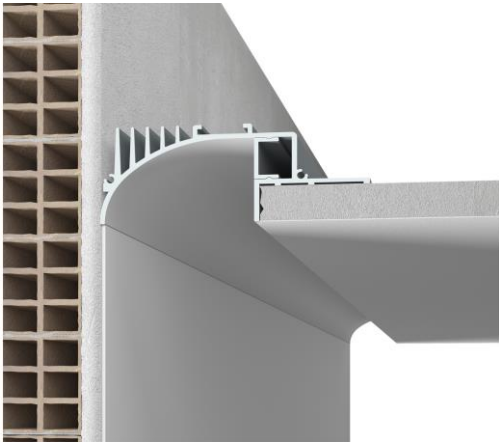

Technical Data Sheet

Last data update

8/30/2016

9010
novantadieci®

Req. space behind the plasterboard

30mm

hole on the plasterboard

53x1025 ±10mm

External measures

88x1020 ±10mm

Measures of the light output

50x1020 ±10mm

Height without electrical part

35mm

Notes on measures

General notes

PROFILO

P007B-00

Recessed Profile / ALUMITE

Surface finish : ALUMITE VERNICIATO RAL 9010 OPACO

Senza parte elettrica - Without electrical part - / -

Model

Code	P007B
Product family	PROFILO
Type	Recessed Profile

Material/Surface finish

Code	006A
Material	ALUMITE
Surface finish	ALUMITE VERNICIATO RAL 9010 C

Electrical part

Code	00
Type	Senza parte elettrica - Without el

General Data

Protection Index	
Isolation Class	
Weight [Kg]	1,1
Cover	Opaline Methacrylate
Country of production	MADE IN ITALY
Mounting instruction	025.556_9010_REV02

Installation

Multisize system	NO
Position	Wall/Ceiling lighting

Packaging

Type	Brown carton tube
Measures AxBxH	120x120x1100mm
Gross Weight [Kg]	1,4247
Master carton	NO
Quantity of articles	
Measures AxBxH