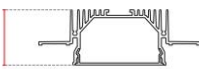

# Technical Data Sheet

Last data update

3/15/2016

9010  
novantadieci®

*Req. space behind the plasterboard*

30mm

*hole on the plasterboard*

60x2025 ±10mm

*External measures*

104x2020 ±10mm

*Measures of the light output*

57x2020 ±10mm

*Height without electrical part*

35mm