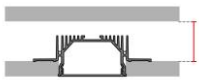

Technical Data Sheet

Last data update

3/15/2016

9010
novantadieci®

Req. space behind the plasterboard

30mm