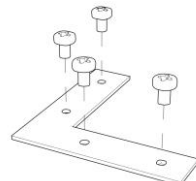

<i>Code</i>	023.701
<i>Description</i>	L connection
<i>Notes</i>