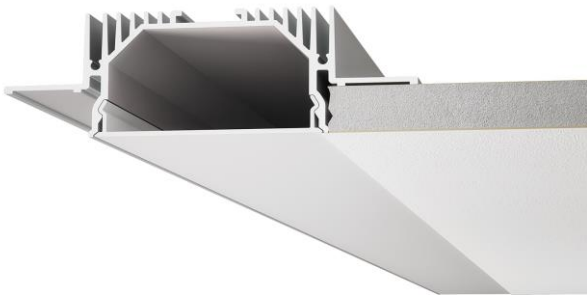

# Technical Data Sheet

Last data update

3/15/2016

9010  
novantadieci®

*Req. space behind the plasterboard*

30mm

*hole on the plasterboard*

60x2025 ±10mm

*External measures*

104x2020 ±10mm

*Measures of the light output*

57x2020 ±10mm

*Height without electrical part*

35mm