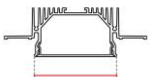

# Technical Data Sheet

Last data update

3/15/2016

9010  
novantadieci®

*Req. space behind the plasterboard*

30mm

*hole on the plasterboard*

60x2025 ±10mm

*External measures*

104x2020 ±10mm

*Measures of the light output*

57x2020 ±10mm

*Height without electrical part*

35mm