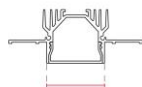

Technical Data Sheet

Last data update

3/15/2016

9010
novantadieci®

Req. space behind the plasterboard

30mm

hole on the plasterboard

37x3025 ±10mm

External measures

90x3020 ±10mm

Measures of the light output

34x3020 ±10mm

Height without electrical part

35mm

Notes on measures

General notes