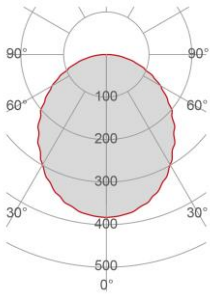

External measures

90x3020 ±10mm

Measures of the light output

34x3020 ±10mm

Height without electrical part

35mm

Notes on measures

General notes

Installation

Multisize system	NO
Position	Wall/Ceiling lighting

Packaging

Type	Brown carton tube
Measures AxBxH	90x90x3100mm
Gross Weight [Kg]	3,8148
Master carton	NO
Quantity of articles	
Measures AxBxH	

Technical Data Sheet

P003D-00

Fotometric Data

<i>Electrical part</i>	021.792.300
<i>Power</i>	78W
<i>Light Output</i>	9000lm
<i>Colour Temperature</i>	3000°K
<i>CRI</i>	85
<i>Lamp Light Output</i>	56%
<i>Light Output of the lamp</i>	5040lm
<i>Beam Angle</i>	102°
<i>Beam Inclination</i>	0°