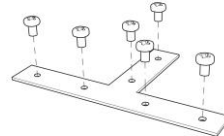

<i>Code</i>	023.702
<i>Description</i>	T connection
<i>Notes</i>