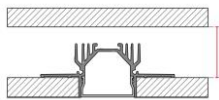

Technical Data Sheet

Last data update

3/15/2016

9010
novantadieci®

Req. space behind the plasterboard

30mm

hole on the plasterboard

37x3025 ±10mm

External measures

90x3020 ±10mm

Measures of the light output

34x3020 ±10mm

Height without electrical part

35mm

Notes on measures

General notes