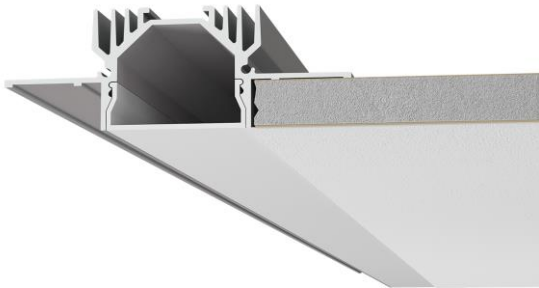

Technical Data Sheet

Last data update

3/15/2016

9010
novantadieci®

Req. space behind the plasterboard

30mm

hole on the plasterboard

37x3025 ±10mm

External measures

90x3020 ±10mm

Measures of the light output

34x3020 ±10mm

Height without electrical part

35mm

Notes on measures

General notes

PROFILO

P003D-00

Recessed Profile / ALUMITE

Surface finish : ALUMITE

Senza parte elettrica - Without electrical part - / -

Model

Code	P003D
Product family	PROFILO
Type	Recessed Profile

Material/Surface finish

Code	006
Material	ALUMITE
Surface finish	ALUMITE

Electrical part

Code	00
Type	Senza parte elettrica - Without electrical part

General Data

Protection Index	
Isolation Class	
Weight [Kg]	3,3
Cover	Opaline Methacrylate
Country of production	MADE IN ITALY
Mounting instruction	025.481_9010_REV03