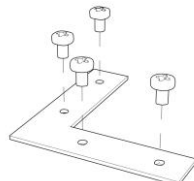

<i>Code</i>	023.701
<i>Description</i>	L connection
<i>Notes</i>