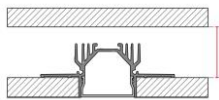

# Technical Data Sheet

Last data update

3/15/2016

9010  
novantadieci®

*Req. space behind the plasterboard*

30mm

*hole on the plasterboard*

37x2025 ±10mm

*External measures*

90x2020 ±10mm

*Measures of the light output*

34x2020 ±10mm

*Height without electrical part*

35mm