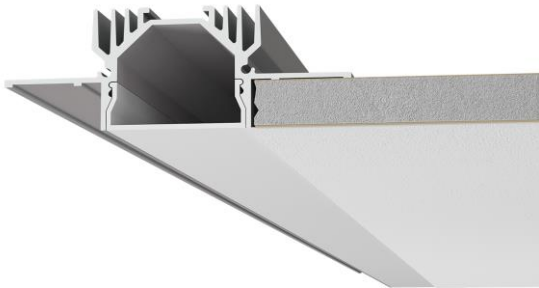

# Technical Data Sheet

Last data update

3/15/2016

9010  
novantadieci®

*Req. space behind the plasterboard*

30mm

*hole on the plasterboard*

37x2025 ±10mm

*External measures*

90x2020 ±10mm

*Measures of the light output*

34x2020 ±10mm

*Height without electrical part*

35mm