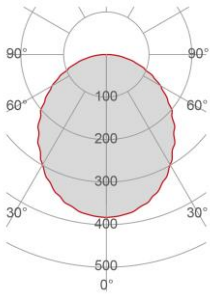

*External measures*

90x2020 ±10mm

*Measures of the light output*

34x2020 ±10mm

*Height without electrical part*

35mm

## Packaging

Type	Brown carton tube
Measures AxBxH	90x90x2100mm
Gross Weight [Kg]	2,5487
Master carton	NO
Quantity of articles	
Measures AxBxH	

### Fotometric Data

<i>Electrical part</i>	021.792.200
<i>Power</i>	52W
<i>Light Output</i>	6000lm
<i>Colour Temperature</i>	3000°K
<i>CRI</i>	85
<i>Lamp Light Output</i>	56%
<i>Light Output of the lamp</i>	3360lm
<i>Beam Angle</i>	102°
<i>Beam Inclination</i>	0°