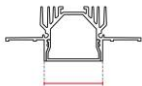

Technical Data Sheet

Last data update

3/15/2016

9010
novantadiecì®

Req. space behind the plasterboard

30mm

hole on the plasterboard

37x1025 ±10mm

External measures

90x1020 ±10mm

Measures of the light output

34x1020 ±10mm

Height without electrical part

35mm

Notes on measures

General notes