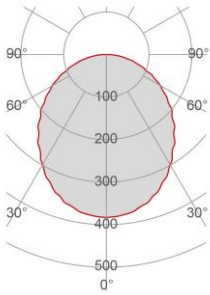

External measures

90x1020 ±10mm

Measures of the light output

34x1020 ±10mm

Height without electrical part

35mm

Notes on measures

General notes

Installation

Multisize system	NO
Position	Wall/Ceiling lighting

Packaging

Type	Brown carton tube
Measures AxBxH	90x90x1100mm
Gross Weight [Kg]	1,2827
Master carton	NO
Quantity of articles	
Measures AxBxH	

Technical Data Sheet

P003B-00

Fotometric Data

<i>Electrical part</i>	021.792.100
<i>Power</i>	26W
<i>Light Output</i>	3000lm
<i>Colour Temperature</i>	3000°K
<i>CRI</i>	85
<i>Lamp Light Output</i>	56%
<i>Light Output of the lamp</i>	1680lm
<i>Beam Angle</i>	102°
<i>Beam Inclination</i>	0°