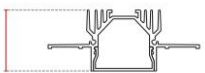

Technical Data Sheet

Last data update

3/15/2016

9010
novantadiecì®

Req. space behind the plasterboard

30mm

hole on the plasterboard

37x1025 ±10mm

External measures

90x1020 ±10mm

Measures of the light output

34x1020 ±10mm

Height without electrical part

35mm

Notes on measures

General notes