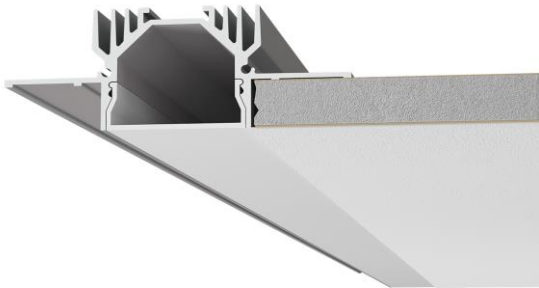

Technical Data Sheet

Last data update

3/15/2016

9010
novantadiecì®

Req. space behind the plasterboard

30mm

hole on the plasterboard

37x1025 ±10mm

External measures

90x1020 ±10mm

Measures of the light output

34x1020 ±10mm

Height without electrical part

35mm

Notes on measures

General notes

PROFILO

P003B-00

Recessed Profile / ALUMITE

Surface finish : ALUMITE

Senza parte elettrica - Without electrical part - / -

Model

Code	P003B
Product family	PROFILO
Type	Recessed Profile

Material/Surface finish

Code	006
Material	ALUMITE
Surface finish	ALUMITE

Electrical part

Code	00
Type	Senza parte elettrica - Without electrical part

General Data

Protection Index	
Isolation Class	
Weight [Kg]	1,1
Cover	Opaline Methacrylate
Country of production	MADE IN ITALY
Mounting instruction	025.481_9010_REV03