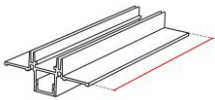

Technical Data Sheet

Last data update

3/15/2016

9010
novantadieci®

Req. space behind the plasterboard

20mm

hole on the plasterboard

18x3025 ±10mm

External measures

68x3020 ±10mm

Measures of the light output

15x3020 ±10mm

Height without electrical part

27mm

Notes on measures

General notes