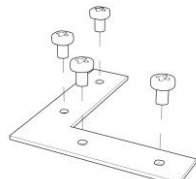

<i>Code</i>	023.701
<i>Description</i>	L connection
<i>Notes</i>