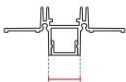

Technical Data Sheet

Last data update

3/15/2016

9010
novantadieci®

Req. space behind the plasterboard

20mm

hole on the plasterboard

18x3025 ±10mm

External measures

68x3020 ±10mm

Measures of the light output

15x3020 ±10mm

Height without electrical part

27mm

Notes on measures

General notes