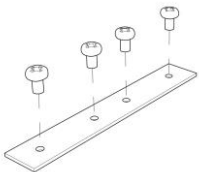

Other Accessories

<i>Code</i>	023.700
<i>Description</i>	Linear connection
<i>Notes</i>