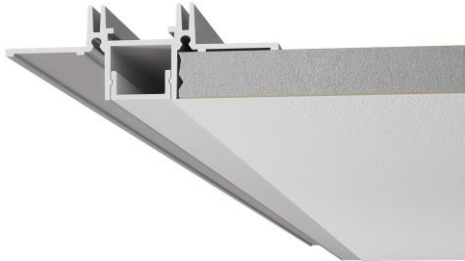

Technical Data Sheet

Last data update

3/15/2016

9010
novantadieci®

Req. space behind the plasterboard

20mm

hole on the plasterboard

18x3025 ±10mm

External measures

68x3020 ±10mm

Measures of the light output

15x3020 ±10mm

Height without electrical part

27mm

Notes on measures

General notes

PROFILO

P002D-00

Recessed Profile / ALUMITE

Surface finish : ALUMITE

Senza parte elettrica - Without electrical part - / -

Model

Code	P002D
Product family	PROFILO
Type	Recessed Profile

Material/Surface finish

Code	006
Material	ALUMITE
Surface finish	ALUMITE

Electrical part

Code	00
Type	Senza parte elettrica - Without electrical part

General Data

Protection Index	
Isolation Class	
Weight [Kg]	1,8
Cover	Opaline Methacrylate
Country of production	MADE IN ITALY
Mounting instruction	025.481_9010_REV03