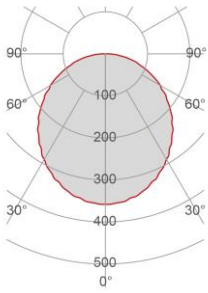

External measures

68x3020 ±10mm

Measures of the light output

15x3020 ±10mm

Height without electrical part

27mm

Notes on measures

General notes

Installation

Multisize system	NO
Position	Wall/Ceiling lighting

Packaging

Type	Brown carton tube
Measures AxBxH	90x90x3100mm
Gross Weight [Kg]	2,3148
Master carton	NO
Quantity of articles	
Measures AxBxH	

Technical Data Sheet

P002D-00

Fotometric Data

<i>Electrical part</i>	021.792.300
<i>Power</i>	78W
<i>Light Output</i>	9000lm
<i>Colour Temperature</i>	3000°K
<i>CRI</i>	85
<i>Lamp Light Output</i>	47%
<i>Light Output of the lamp</i>	4230lm
<i>Beam Angle</i>	108°
<i>Beam Inclination</i>	0°