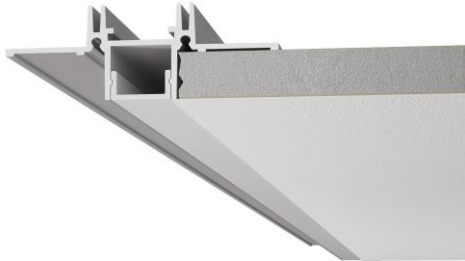

Technical Data Sheet

Last data update

3/15/2016

9010
novantadieci®

Req. space behind the plasterboard

20mm

hole on the plasterboard

18x2025 ±10mm

External measures

68x2020 ±10mm

Measures of the light output

15x2020 ±10mm

Height without electrical part

27mm

Notes on measures

General notes

PROFILO

P002C-00

Recessed Profile / ALUMITE

Surface finish : ALUMITE

Senza parte elettrica - Without electrical part - / -

Model

Code	P002C
Product family	PROFILO
Type	Recessed Profile

Material/Surface finish

Code	006
Material	ALUMITE
Surface finish	ALUMITE

Electrical part

Code	00
Type	Senza parte elettrica - Without electrical part

General Data

Protection Index	
Isolation Class	
Weight [Kg]	1,2
Cover	Opaline Methacrylate
Country of production	MADE IN ITALY
Mounting instruction	025.481_9010_REV03