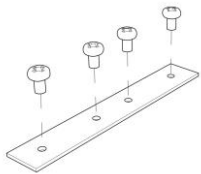

Other Accessories

<i>Code</i>	023.700
<i>Description</i>	Linear connection
<i>Notes</i>