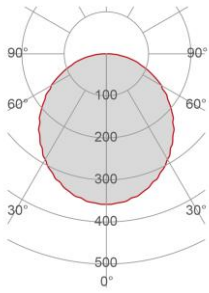

External measures

68x2020 ±10mm

Measures of the light output

15x2020 ±10mm

Height without electrical part

27mm

Notes on measures

General notes

Installation

Multisize system	NO
Position	Wall/Ceiling lighting

Packaging

Type	Brown carton tube
Measures AxBxH	90x90x2100mm
Gross Weight [Kg]	1,5487
Master carton	NO
Quantity of articles	
Measures AxBxH	

Technical Data Sheet

P002C-00

Fotometric Data

<i>Electrical part</i>	021.792.200
<i>Power</i>	52W
<i>Light Output</i>	6000lm
<i>Colour Temperature</i>	3000°K
<i>CRI</i>	85
<i>Lamp Light Output</i>	47%
<i>Light Output of the lamp</i>	2820lm
<i>Beam Angle</i>	108°
<i>Beam Inclination</i>	0°