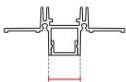

Technical Data Sheet

Last data update

3/15/2016

9010
novantadieci®

Req. space behind the plasterboard

20mm

hole on the plasterboard

18x2025 ±10mm

External measures

68x2020 ±10mm

Measures of the light output

15x2020 ±10mm

Height without electrical part

27mm

Notes on measures

General notes