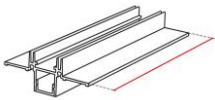

Technical Data Sheet

Last data update

3/15/2016

9010
novantadieci®

Req. space behind the plasterboard

20mm

hole on the plasterboard

18x2025 ±10mm

External measures

68x2020 ±10mm

Measures of the light output

15x2020 ±10mm

Height without electrical part

27mm

Notes on measures

General notes