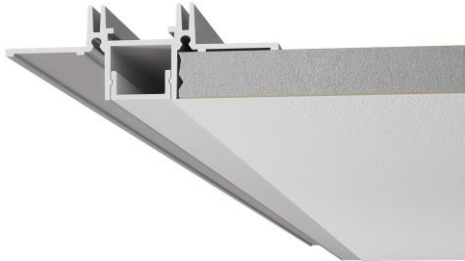

Technical Data Sheet

Last data update

3/15/2016

9010
novantadieci®

Req. space behind the plasterboard

20mm

hole on the plasterboard

18x1025 ±10mm

External measures

68x1020 ±10mm

Measures of the light output

15x1020 ±10mm

Height without electrical part

27mm

Notes on measures

General notes

PROFILO

P002B-00

Recessed Profile / ALUMITE

Surface finish : ALUMITE

Senza parte elettrica - Without electrical part - / -

Model

Code	P002B
Product family	PROFILO
Type	Recessed Profile

Material/Surface finish

Code	006
Material	ALUMITE
Surface finish	ALUMITE

Electrical part

Code	00
Type	Senza parte elettrica - Without electrical part

General Data

Protection Index	
Isolation Class	
Weight [Kg]	0,6
Cover	Opaline Methacrylate
Country of production	MADE IN ITALY
Mounting instruction	025.481_9010_REV03