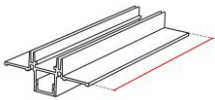

Technical Data Sheet

Last data update

3/15/2016

9010
novantadieci®

Req. space behind the plasterboard

20mm

hole on the plasterboard

18x1025 ±10mm

External measures

68x1020 ±10mm

Measures of the light output

15x1020 ±10mm

Height without electrical part

27mm

Notes on measures

General notes