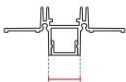

Technical Data Sheet

Last data update

3/15/2016

9010
novantadieci®

Req. space behind the plasterboard

20mm

hole on the plasterboard

18x1025 ±10mm

External measures

68x1020 ±10mm

Measures of the light output

15x1020 ±10mm

Height without electrical part

27mm

Notes on measures

General notes