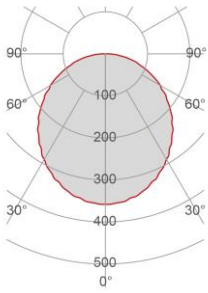

External measures

68x1020 ±10mm

Measures of the light output

15x1020 ±10mm

Height without electrical part

27mm

Notes on measures

General notes

Installation

Multisize system	NO
Position	Wall/Ceiling lighting

Packaging

Type	Brown carton tube
Measures AxBxH	90x90x1100mm
Gross Weight [Kg]	0,7827
Master carton	NO
Quantity of articles	
Measures AxBxH	

Technical Data Sheet

P002B-00

Fotometric Data

<i>Electrical part</i>	021.792.100
<i>Power</i>	26W
<i>Light Output</i>	3000lm
<i>Colour Temperature</i>	3000°K
<i>CRI</i>	85
<i>Lamp Light Output</i>	47%
<i>Light Output of the lamp</i>	1410lm
<i>Beam Angle</i>	108°
<i>Beam Inclination</i>	0°