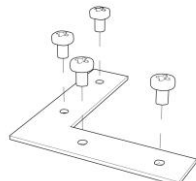

<i>Code</i>	023.701
<i>Description</i>	L connection
<i>Notes</i>