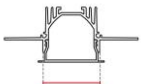

# Technical Data Sheet

Last data update

3/15/2016

9010  
novantadieci®

Req. space behind the plasterboard

30mm

hole on the plasterboard

37x3025 ±10mm

External measures

90x3020 ±10mm

Measures of the light output

36x3020 ±10mm

Height without electrical part

35mm