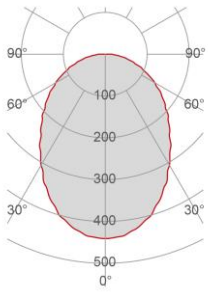

External measures

90x3020 ±10mm

Measures of the light output

36x3020 ±10mm

Height without electrical part

35mm

## Packaging

Type	Brown carton tube
Measures AxBxH	90x90x3100mm
Gross Weight [Kg]	2,9148
Master carton	NO
Quantity of articles	
Measures AxBxH	

### Fotometric Data

<i>Electrical part</i>	021.792.300
<i>Power</i>	78W
<i>Light Output</i>	9000lm
<i>Colour Temperature</i>	3000°K
<i>CRI</i>	85
<i>Lamp Light Output</i>	58%
<i>Light Output of the lamp</i>	5220lm
<i>Beam Angle</i>	86°
<i>Beam Inclination</i>	0°