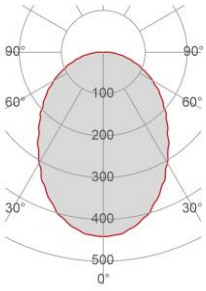

External measures

90x2020 ±10mm

Measures of the light output

36x2020 ±10mm

Height without electrical part

35mm

Notes on measures

General notes

Installation

Multisize system	NO
Position	Wall/Ceiling lighting

Packaging

Type	Brown carton tube
Measures AxBxH	90x90x2100mm
Gross Weight [Kg]	1,9487
Master carton	NO
Quantity of articles	
Measures AxBxH	

Technical Data Sheet

P001C-00

Fotometric Data

<i>Electrical part</i>	021.792.200
<i>Power</i>	52W
<i>Light Output</i>	6000lm
<i>Colour Temperature</i>	3000°K
<i>CRI</i>	85
<i>Lamp Light Output</i>	58%
<i>Light Output of the lamp</i>	3480lm
<i>Beam Angle</i>	86°
<i>Beam Inclination</i>	0°