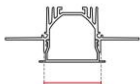

Technical Data Sheet

Last data update

3/15/2016

9010
novantadieci®

Req. space behind the plasterboard

30mm

hole on the plasterboard

37x2025 ±10mm

External measures

90x2020 ±10mm

Measures of the light output

36x2020 ±10mm

Height without electrical part

35mm

Notes on measures

General notes