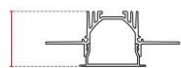

Technical Data Sheet

Last data update

3/15/2016

9010
novantadieci®

Req. space behind the plasterboard

30mm

hole on the plasterboard

37x2025 ±10mm

External measures

90x2020 ±10mm

Measures of the light output

36x2020 ±10mm

Height without electrical part

35mm

Notes on measures

General notes