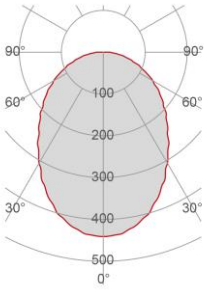

External measures

90x1020 ±10mm

Measures of the light output

36x1020 ±10mm

Height without electrical part

35mm

## Packaging

Type	Brown carton tube
Measures AxBxH	90x90x1100mm
Gross Weight [Kg]	0,9827
Master carton	NO
Quantity of articles	
Measures AxBxH	

### Fotometric Data

<i>Electrical part</i>	021.792.100
<i>Power</i>	26W
<i>Light Output</i>	3000lm
<i>Colour Temperature</i>	3000°K
<i>CRI</i>	85
<i>Lamp Light Output</i>	58%
<i>Light Output of the lamp</i>	1740lm
<i>Beam Angle</i>	86°
<i>Beam Inclination</i>	0°