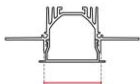

# Technical Data Sheet

Last data update

3/15/2016

9010  
novantadieci®

Req. space behind the plasterboard

30mm

hole on the plasterboard

37x1025 ±10mm

External measures

90x1020 ±10mm

Measures of the light output

36x1020 ±10mm

Height without electrical part

35mm