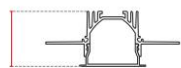

# Technical Data Sheet

Last data update

3/15/2016

9010  
novantadieci®

Req. space behind the plasterboard

30mm

hole on the plasterboard

37x1025 ±10mm

External measures

90x1020 ±10mm

Measures of the light output

36x1020 ±10mm

Height without electrical part

35mm