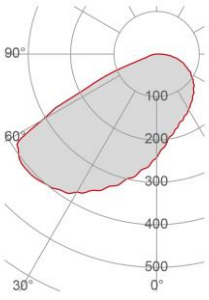

External measures

115x3020 ±10mm

Measures of the light output

50x3020 ±10mm

Height without electrical part

35mm

Notes on measures

General notes

Installation

Multisize system	NO
Position	Wall/Ceiling lighting

Packaging

Type	Brown carton tube
Measures AxBxH	120x120x3100mm
Gross Weight [Kg]	4,5151
Master carton	NO
Quantity of articles	
Measures AxBxH	

Technical Data Sheet

P005D-00

Fotometric Data

<i>Electrical part</i>	021.792.300
<i>Power</i>	78W
<i>Light Output</i>	9000lm
<i>Colour Temperature</i>	3000°K
<i>CRI</i>	85
<i>Lamp Light Output</i>	45%
<i>Light Output of the lamp</i>	4050lm
<i>Beam Angle</i>	71°
<i>Beam Inclination</i>	50°