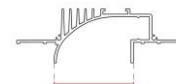

Technical Data Sheet

Last data update

3/15/2016

9010
novantadieci®

Req. space behind the plasterboard

30mm

hole on the plasterboard

53x3025 ±10mm

External measures

115x3020 ±10mm

Measures of the light output

50x3020 ±10mm

Height without electrical part

35mm

Notes on measures

General notes