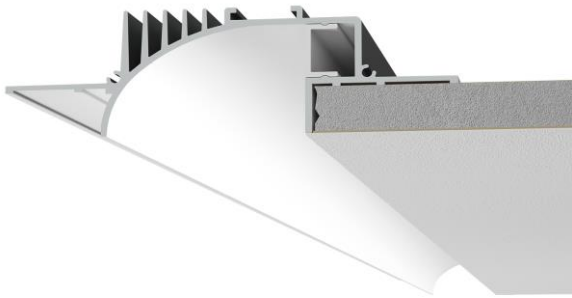

Technical Data Sheet

Last data update

3/15/2016

9010
novantadieci®

Req. space behind the plasterboard

30mm

hole on the plasterboard

53x3025 ±10mm

External measures

115x3020 ±10mm

Measures of the light output

50x3020 ±10mm

Height without electrical part

35mm

Notes on measures

General notes

PROFILO

P005D-00

Recessed Profile / ALUMITE

Surface finish : ALUMITE VERNICIATO RAL 9010 OPACO

Senza parte elettrica - Without electrical part - / -

Model

Code	P005D
Product family	PROFILO
Type	Recessed Profile

Material/Surface finish

Code	006A
Material	ALUMITE
Surface finish	ALUMITE VERNICIATO RAL 9010 C

Electrical part

Code	00
Type	Senza parte elettrica - Without el

General Data

Protection Index	
Isolation Class	
Weight [Kg]	3,6
Cover	Opaline Methacrylate
Country of production	MADE IN ITALY
Mounting instruction	025.481_9010_REV03