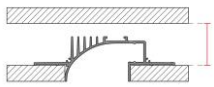

Technical Data Sheet

Last data update

3/15/2016

9010
novantadieci®

Req. space behind the plasterboard

30mm

hole on the plasterboard

53x3025 ±10mm

External measures

115x3020 ±10mm

Measures of the light output

50x3020 ±10mm

Height without electrical part

35mm

Notes on measures

General notes