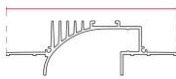

Technical Data Sheet

Last data update

3/15/2016

9010
novantadieci®

Req. space behind the plasterboard

30mm

hole on the plasterboard

53x3025 ±10mm

External measures

115x3020 ±10mm

Measures of the light output

50x3020 ±10mm

Height without electrical part

35mm

Notes on measures

General notes