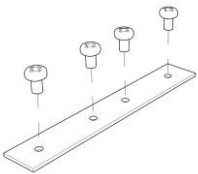

Other Accessories

<i>Code</i>	023.700
<i>Description</i>	Linear connection
<i>Notes</i>