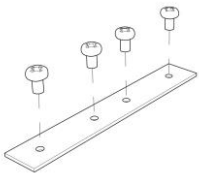

Other Accessories

<i>Code</i>	023.700
<i>Description</i>	Linear connection
<i>Notes</i>