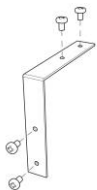

External measures

115x2020 ±10mm

Measures of the light output

50x2020 ±10mm

Height without electrical part

35mm

Notes on measures

General notes

Other Accessories

<i>Code</i>	023.700
<i>Description</i>	Linear connection
<i>Notes</i>	

<i>Code</i>	023.701
<i>Description</i>	L connection
<i>Notes</i>	

<i>Code</i>	023.702
<i>Description</i>	T connection
<i>Notes</i>	

<i>Code</i>	023.703
<i>Description</i>	X connection
<i>Notes</i>	

<i>Code</i>	023.704
<i>Description</i>	Wall/Ceiling connection
<i>Notes</i>	

<i>Code</i>	P005.KIT01
<i>Description</i>	Couple of end caps
<i>Notes</i>	