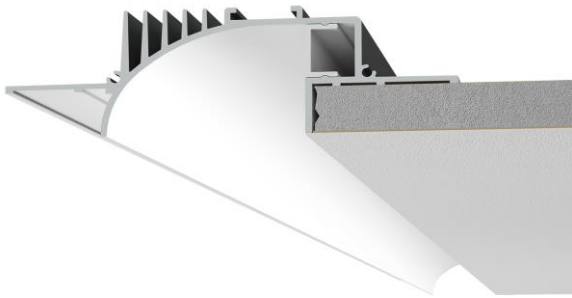

Technical Data Sheet

Last data update

3/15/2016

9010
novantadieci®

Req. space behind the plasterboard

30mm

hole on the plasterboard

53x2025 ±10mm

External measures

115x2020 ±10mm

Measures of the light output

50x2020 ±10mm

Height without electrical part

35mm

Notes on measures

General notes

PROFILO

P005C-00

Recessed Profile / ALUMITE

Surface finish : ALUMITE VERNICIATO RAL 9010 OPACO

Senza parte elettrica - Without electrical part - / -

Model

Code P005C
Product family PROFILO
Type Recessed Profile

Material/Surface finish

Code 006A
Material ALUMITE
Surface finish ALUMITE VERNICIATO RAL 9010 C

Electrical part

Code 00
Type Senza parte elettrica - Without el

General Data

Protection Index
Isolation Class
Weight [Kg] 2,4
Cover Opaline Methacrylate
Country of production MADE IN ITALY
Mounting instruction 025.481_9010_REV03