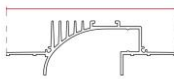

Technical Data Sheet

Last data update

3/15/2016

9010
novantadieci®

Req. space behind the plasterboard

30mm

hole on the plasterboard

53x2025 ±10mm

External measures

115x2020 ±10mm

Measures of the light output

50x2020 ±10mm

Height without electrical part

35mm

Notes on measures

General notes