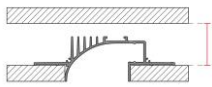

Technical Data Sheet

Last data update

3/15/2016

9010
novantadieci®

Req. space behind the plasterboard

30mm

hole on the plasterboard

53x2025 ±10mm

External measures

115x2020 ±10mm

Measures of the light output

50x2020 ±10mm

Height without electrical part

35mm

Notes on measures

General notes