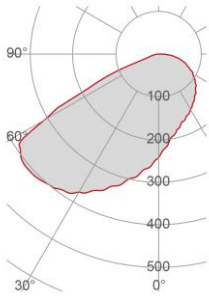

External measures

115x2020 ±10mm

Measures of the light output

50x2020 ±10mm

Height without electrical part

35mm

Notes on measures

General notes

Installation

Multisize system NO
Position Wall/Ceiling lighting

Packaging

Type Brown carton tube
Measures AxBxH 120x120x2100mm
Gross Weight [Kg] 3,0199
Master carton NO
Quantity of articles
Measures AxBxH

Technical Data Sheet

P005C-00

Fotometric Data

<i>Electrical part</i>	021.792.200
<i>Power</i>	52W
<i>Light Output</i>	6000lm
<i>Colour Temperature</i>	3000°K
<i>CRI</i>	85
<i>Lamp Light Output</i>	45%
<i>Light Output of the lamp</i>	2700lm
<i>Beam Angle</i>	71°
<i>Beam Inclination</i>	50°