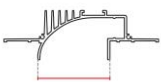

Technical Data Sheet

Last data update

3/15/2016

9010
novantadieci®

Req. space behind the plasterboard

30mm

hole on the plasterboard

53x1025 ±10mm

External measures

115x1020 ±10mm

Measures of the light output

50x1020 ±10mm

Height without electrical part

35mm

Notes on measures

General notes