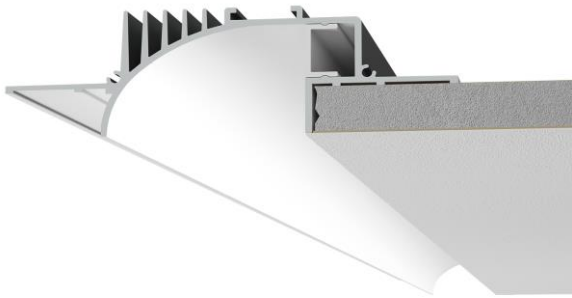

Technical Data Sheet

Last data update

3/15/2016

9010
novantadieci®

Req. space behind the plasterboard

30mm

hole on the plasterboard

53x1025 ±10mm

External measures

115x1020 ±10mm

Measures of the light output

50x1020 ±10mm

Height without electrical part

35mm

Notes on measures

General notes

PROFILO

P005B-00

Recessed Profile / ALUMITE

Surface finish : ALUMITE VERNICIATO RAL 9010 OPACO

Senza parte elettrica - Without electrical part - / -

Model

Code	P005B
Product family	PROFILO
Type	Recessed Profile

Material/Surface finish

Code	006A
Material	ALUMITE
Surface finish	ALUMITE VERNICIATO RAL 9010 C

Electrical part

Code	00
Type	Senza parte elettrica - Without el

General Data

Protection Index	
Isolation Class	
Weight [Kg]	1,2
Cover	Opaline Methacrylate
Country of production	MADE IN ITALY
Mounting instruction	025.481_9010_REV03