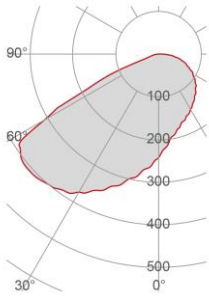

External measures

115x1020 ±10mm

Measures of the light output

50x1020 ±10mm

Height without electrical part

35mm

Notes on measures

General notes

Installation

Multisize system	NO
Position	Wall/Ceiling lighting

Packaging

Type	Brown carton tube
Measures AxBxH	120x120x1100mm
Gross Weight [Kg]	1,5247
Master carton	NO
Quantity of articles	
Measures AxBxH	

Technical Data Sheet

P005B-00

Fotometric Data

<i>Electrical part</i>	021.792.100
<i>Power</i>	26W
<i>Light Output</i>	3000lm
<i>Colour Temperature</i>	3000°K
<i>CRI</i>	85
<i>Lamp Light Output</i>	45%
<i>Light Output of the lamp</i>	1350lm
<i>Beam Angle</i>	71°
<i>Beam Inclination</i>	50°