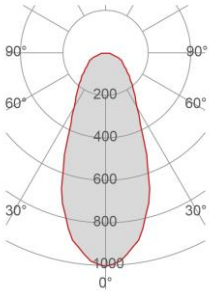

*External measures*

475x475mm

*Measures of the light output*

325x355mm

*Height without electrical part*

65mm

*Height including the electrical part*

65mm

### Installation

Multisize system	SI
Position	Ceiling

### Packaging

Type	White american Box
Measures AxBxH	610x610x240mm
Gross Weight [Kg]	8,0307
Master carton	NO
Quantity of articles	
Measures AxBxH	

### Fotometric Data

<i>Electrical part</i>	3005_28,5
<i>Power</i>	28.5W
<i>Light Output</i>	2550lm
<i>Colour Temperature</i>	3000°K
<i>CRI</i>	85
<i>Lamp Light Output</i>	20%
<i>Light Output of the lamp</i>	510lm
<i>Beam Angle</i>	45°
<i>Beam Inclination</i>	0°