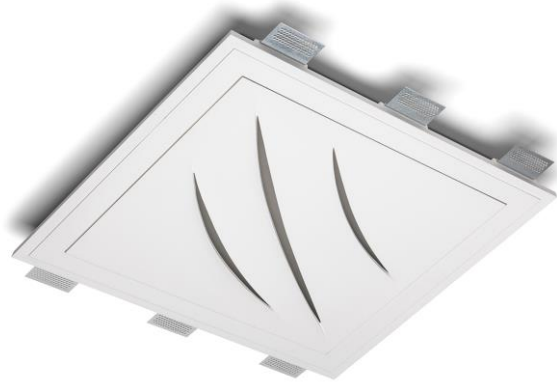

# Technical Data Sheet

Last data update

3/15/2016

9010  
novantadieci®

*Req. space behind the plasterboard*

70mm

*hole on the plasterboard*

480x480mm

*External measures*

475x475mm

*Measures of the light output*

325x355mm

*Height without electrical part*

65mm

*Height including the electrical part*

65mm