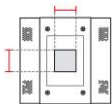

Technical Data Sheet

Last data update

3/15/2016

9010
novantadieci®

Req. space behind the plasterboard

15mm

hole on the plasterboard

205x125mm

External measures

200x120mm

Measures of the light output

50x50mm

Height without electrical part

20mm

Height including the electrical part

28mm

Packaging

Type	White american Box
Measures AxBxH	238x238x121mm
Gross Weight [Kg]	0,8405
Master carton	NO
Quantity of articles	
Measures AxBxH	

Technical Data Sheet

4193-3008

Fotometric Data

<i>Electrical part</i>	3008
<i>Power</i>	13W
<i>Light Output</i>	1600lm
<i>Colour Temperature</i>	3000°K
<i>CRI</i>	85
<i>Lamp Light Output</i>	70%
<i>Light Output of the lamp</i>	1120lm
<i>Beam Angle</i>	94°
<i>Beam Inclination</i>	0°

Code 026.219
Measures 155x51x26mm
Power 19,6W
Input 220-240V~W
Output 700mA
Dimmable PUSH/0-10V/DALI

Code 026.206
Measures 124x82x23mm
Power 60,2W
Input 180-295V~W
Output 700mA
Dimmable PUSH/DALI

Code 026.207
Measures 124x82x23mm
Power 60,2W
Input 180-295V~W
Output 700mA
Dimmable 0-10V