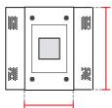

Technical Data Sheet

Last data update

3/15/2016

9010
novantadieci®

Req. space behind the plasterboard

15mm

hole on the plasterboard

205x125mm

External measures

200x120mm

Measures of the light output

50x50mm

Height without electrical part

20mm

Height including the electrical part

28mm

Packaging

Type	White american Box
Measures AxBxH	238x238x121mm
Gross Weight [Kg]	0,8405
Master carton	NO
Quantity of articles	
Measures AxBxH	

Technical Data Sheet

4193-3008

Fotometric Data

<i>Electrical part</i>	3008
<i>Power</i>	13W
<i>Light Output</i>	1600lm
<i>Colour Temperature</i>	3000°K
<i>CRI</i>	85
<i>Lamp Light Output</i>	70%
<i>Light Output of the lamp</i>	1120lm
<i>Beam Angle</i>	94°
<i>Beam Inclination</i>	0°

Code 026.219
Measures 155x51x26mm
Power 19,6W
Input 220-240V~W
Output 700mA
Dimmable PUSH/0-10V/DALI

Code 026.206
Measures 124x82x23mm
Power 60,2W
Input 180-295V~W
Output 700mA
Dimmable PUSH/DALI

Code 026.207
Measures 124x82x23mm
Power 60,2W
Input 180-295V~W
Output 700mA
Dimmable 0-10V