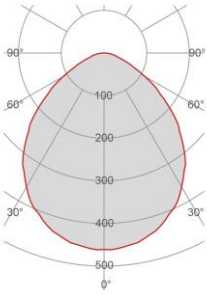

External measures

200x120mm

Measures of the light output

50x50mm

Height without electrical part

20mm

Height including the electrical part

28mm

General Data

Protection Index	IP20-IP44
Isolation Class	III
Weight [Kg]	0,7
Country of production	MADE IN ITALY
Mounting instruction	025.409_9010_REV04

Installation

Multisize system	NO
Position	Wall/Ceiling lighting

Packaging

Type	White american Box
Measures AxBxH	238x238x121mm
Gross Weight [Kg]	0,8405
Master carton	NO
Quantity of articles	
Measures AxBxH	

Technical Data Sheet

4193-3008

Fotometric Data

<i>Electrical part</i>	3008
<i>Power</i>	13W
<i>Light Output</i>	1600lm
<i>Colour Temperature</i>	3000°K
<i>CRI</i>	85
<i>Lamp Light Output</i>	70%
<i>Light Output of the lamp</i>	1120lm
<i>Beam Angle</i>	94°
<i>Beam Inclination</i>	0°

Code 026.219
Measures 155x51x26mm
Power 19,6W
Input 220-240V~W
Output 700mA
Dimmable PUSH/0-10V/DALI

Code 026.206
Measures 124x82x23mm
Power 60,2W
Input 180-295V~W
Output 700mA
Dimmable PUSH/DALI

Code 026.207
Measures 124x82x23mm
Power 60,2W
Input 180-295V~W
Output 700mA
Dimmable 0-10V