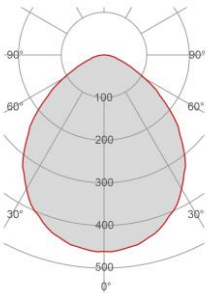

External measures

200x120mm

Measures of the light output

50x50mm

Height without electrical part

20mm

Height including the electrical part

28mm

General Data

Protection Index	IP20-IP44
Isolation Class	III
Weight [Kg]	0,7
Country of production	MADE IN ITALY
Mounting instruction	025.409_9010_REV04

Installation

Multisize system	NO
Position	Wall/Ceiling lighting

Packaging

Type	White american Box
Measures AxBxH	238x238x121mm
Gross Weight [Kg]	0,8405
Master carton	NO
Quantity of articles	
Measures AxBxH	

Technical Data Sheet

4193-2706

Fotometric Data

<i>Electrical part</i>	2706
<i>Power</i>	6.5W
<i>Light Output</i>	800lm
<i>Colour Temperature</i>	2700°K
<i>CRI</i>	85
<i>Lamp Light Output</i>	70%
<i>Light Output of the lamp</i>	560lm
<i>Beam Angle</i>	94°
<i>Beam Inclination</i>	0°

Code 026.219
Measures 155x51x26mm
Power 16,1W
Input 220-240V~W
Output 350mA
Dimmable PUSH/0-10V/DALI

Code 026.185
Measures 124x82x23mm
Power min0,7W max35W
Input 180-295V~W
Output 350mA
Dimmable PUSH/DALI