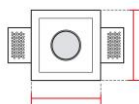

*Req. space behind the plasterboard*

80mm

*hole on the plasterboard*

125x125mm

*External measures*

120x120mm

*Measures of the light output*

ø53mm

*Height without electrical part*

35mm

*Height including the electrical part*

75mm