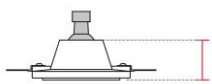

Req. space behind the plasterboard

110mm

hole on the plasterboard

155x155mm

External measures

150x150mm

Measures of the light output

75x75mm

Height without electrical part

60mm

Height including the electrical part

105mm

Notes on measures

General notes

INCASSO A PLAFONE E PARETE

4180-35

Packaging

Type	White die-cut Box
Measures AxBxH	195x195x127mm
Gross Weight [Kg]	0,849
Master carton	NO
Quantity of articles	
Measures AxBxH	

Technical Data Sheet

4180-35

Fotometric Data

Electrical part		Im	Illuminance
Power			
Light Output			
Colour Temperature			
CRI			
Lamp Light Output	%		
Light Output of the lamp			
Beam Angle			
Beam Inclination			