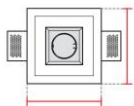

Req. space behind the plasterboard

110mm

hole on the plasterboard

155x155mm

External measures

150x150mm

Measures of the light output

75x75mm

Height without electrical part

60mm

Height including the electrical part

105mm

Notes on measures

General notes

INCASSO A PLAFONE E PARETE

4180-35

Packaging

Type	White die-cut Box
Measures AxBxH	195x195x127mm
Gross Weight [Kg]	0,849
Master carton	NO
Quantity of articles	
Measures AxBxH	

Technical Data Sheet

4180-35

Fotometric Data

Electrical part		Im	Illuminance
Power			
Light Output			
Colour Temperature			
CRI			
Lamp Light Output	%		
Light Output of the lamp			
Beam Angle			
Beam Inclination			