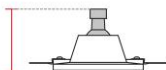

Req. space behind the plasterboard

110mm

hole on the plasterboard

155x155mm

External measures

150x150mm

Measures of the light output

75x75mm

Height without electrical part

60mm

Height including the electrical part

105mm

Notes on measures

General notes

INCASSO A PLAFONE E PARETE

4180-35

Packaging

Type	White die-cut Box
Measures AxBxH	195x195x127mm
Gross Weight [Kg]	0,849
Master carton	NO
Quantity of articles	
Measures AxBxH	

Technical Data Sheet

4180-35

Fotometric Data

Electrical part		Im	Illuminance
Power			
Light Output			
Colour Temperature			
CRI			
Lamp Light Output	%		
Light Output of the lamp			
Beam Angle			
Beam Inclination			