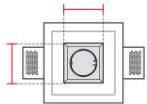

Req. space behind the plasterboard

110mm

hole on the plasterboard

155x155mm

External measures

150x150mm

Measures of the light output

75x75mm

Height without electrical part

60mm

Height including the electrical part

105mm

Notes on measures

General notes

INCASSO A PLAFONE E PARETE

4180-35

Packaging

Type	White die-cut Box
Measures AxBxH	195x195x127mm
Gross Weight [Kg]	0,849
Master carton	NO
Quantity of articles	
Measures AxBxH	

Technical Data Sheet

4180-35

Fotometric Data

Electrical part		Im	Illuminance
Power			
Light Output			
Colour Temperature			
CRI			
Lamp Light Output	%		
Light Output of the lamp			
Beam Angle			
Beam Inclination			