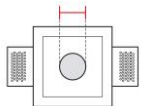

Technical Data Sheet

Last data update

3/15/2016

9010
novantadieci®

Req. space behind the plasterboard

100mm

hole on the plasterboard

125x125mm

External measures

120x120mm

Measures of the light output

ø 40mm

Height without electrical part

50mm

Height including the electrical part

95*mm

Packaging

Type	White die-cut Box
Measures AxBxH	165x165x116mm
Gross Weight [Kg]	0,6647
Master carton	NO
Quantity of articles	
Measures AxBxH	

Technical Data Sheet

4277-35

Fotometric Data

Electrical part		illuminance
Power		
Light Output	lm	
Colour Temperature		
CRI		
Lamp Light Output	%	
Light Output of the lamp		
Beam Angle		
Beam Inclination		