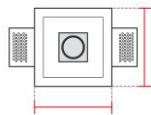

Technical Data Sheet

Last data update

3/15/2016

9010
novantadieci®

Req. space behind the plasterboard

80mm

hole on the plasterboard

125x125mm

External measures

120x120mm

Measures of the light output

45x45mm

Height without electrical part

32mm

Height including the electrical part

75*mm

Packaging

Type	White die-cut Box
Measures AxBxH	165x165x116mm
Gross Weight [Kg]	0,6147
Master carton	NO
Quantity of articles	
Measures AxBxH	

Technical Data Sheet

4276-35

Fotometric Data

Electrical part		illuminance
Power		
Light Output	lm	
Colour Temperature		
CRI		
Lamp Light Output	%	
Light Output of the lamp		
Beam Angle		
Beam Inclination		