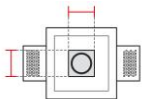

Technical Data Sheet

Last data update

3/15/2016

9010
novantadieci®

Req. space behind the plasterboard

80mm

hole on the plasterboard

125x125mm

External measures

120x120mm

Measures of the light output

45x45mm

Height without electrical part

32mm

Height including the electrical part

75*mm

Packaging

Type	White die-cut Box
Measures AxBxH	165x165x116mm
Gross Weight [Kg]	0,6147
Master carton	NO
Quantity of articles	
Measures AxBxH	

Technical Data Sheet

4276-35

Fotometric Data

Electrical part		illuminance
Power		
Light Output	lm	
Colour Temperature		
CRI		
Lamp Light Output	%	
Light Output of the lamp		
Beam Angle		
Beam Inclination		