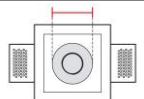

Technical Data Sheet

Last data update

3/15/2016

9010
novantadieci®

Req. space behind the plasterboard

95mm

hole on the plasterboard

125x125mm

External measures

120x120mm

Measures of the light output

ø 75mm

Height without electrical part

42mm

Height including the electrical part

90*mm

Packaging

Type	White die-cut Box
Measures AxBxH	165x165x116mm
Gross Weight [Kg]	0,6647
Master carton	NO
Quantity of articles	
Measures AxBxH	

Technical Data Sheet

4275-35

Fotometric Data

Electrical part		illuminance
Power		
Light Output	lm	
Colour Temperature		
CRI		
Lamp Light Output	%	
Light Output of the lamp		
Beam Angle		
Beam Inclination		