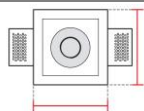

Technical Data Sheet

Last data update

3/15/2016

9010
novantadieci®

Req. space behind the plasterboard

95mm

hole on the plasterboard

125x125mm

External measures

120x120mm

Measures of the light output

ø 75mm

Height without electrical part

42mm

Height including the electrical part

90*mm

Packaging

Type	White die-cut Box
Measures AxBxH	165x165x116mm
Gross Weight [Kg]	0,6647
Master carton	NO
Quantity of articles	
Measures AxBxH	

Technical Data Sheet

4275-35

Fotometric Data

Electrical part		illuminance
Power		
Light Output	lm	
Colour Temperature		
CRI		
Lamp Light Output	%	
Light Output of the lamp		
Beam Angle		
Beam Inclination		