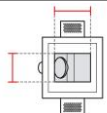

*Req. space behind the plasterboard*

95mm

*hole on the plasterboard*

155x155mm

*External measures*

150x150mm

*Measures of the light output*

70x90mm

*Height without electrical part*

70mm

*Height including the electrical part*

90mm