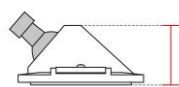

*Req. space behind the plasterboard*

95mm

*hole on the plasterboard*

155x155mm

*External measures*

150x150mm

*Measures of the light output*

70x90mm

*Height without electrical part*

70mm

*Height including the electrical part*

90mm